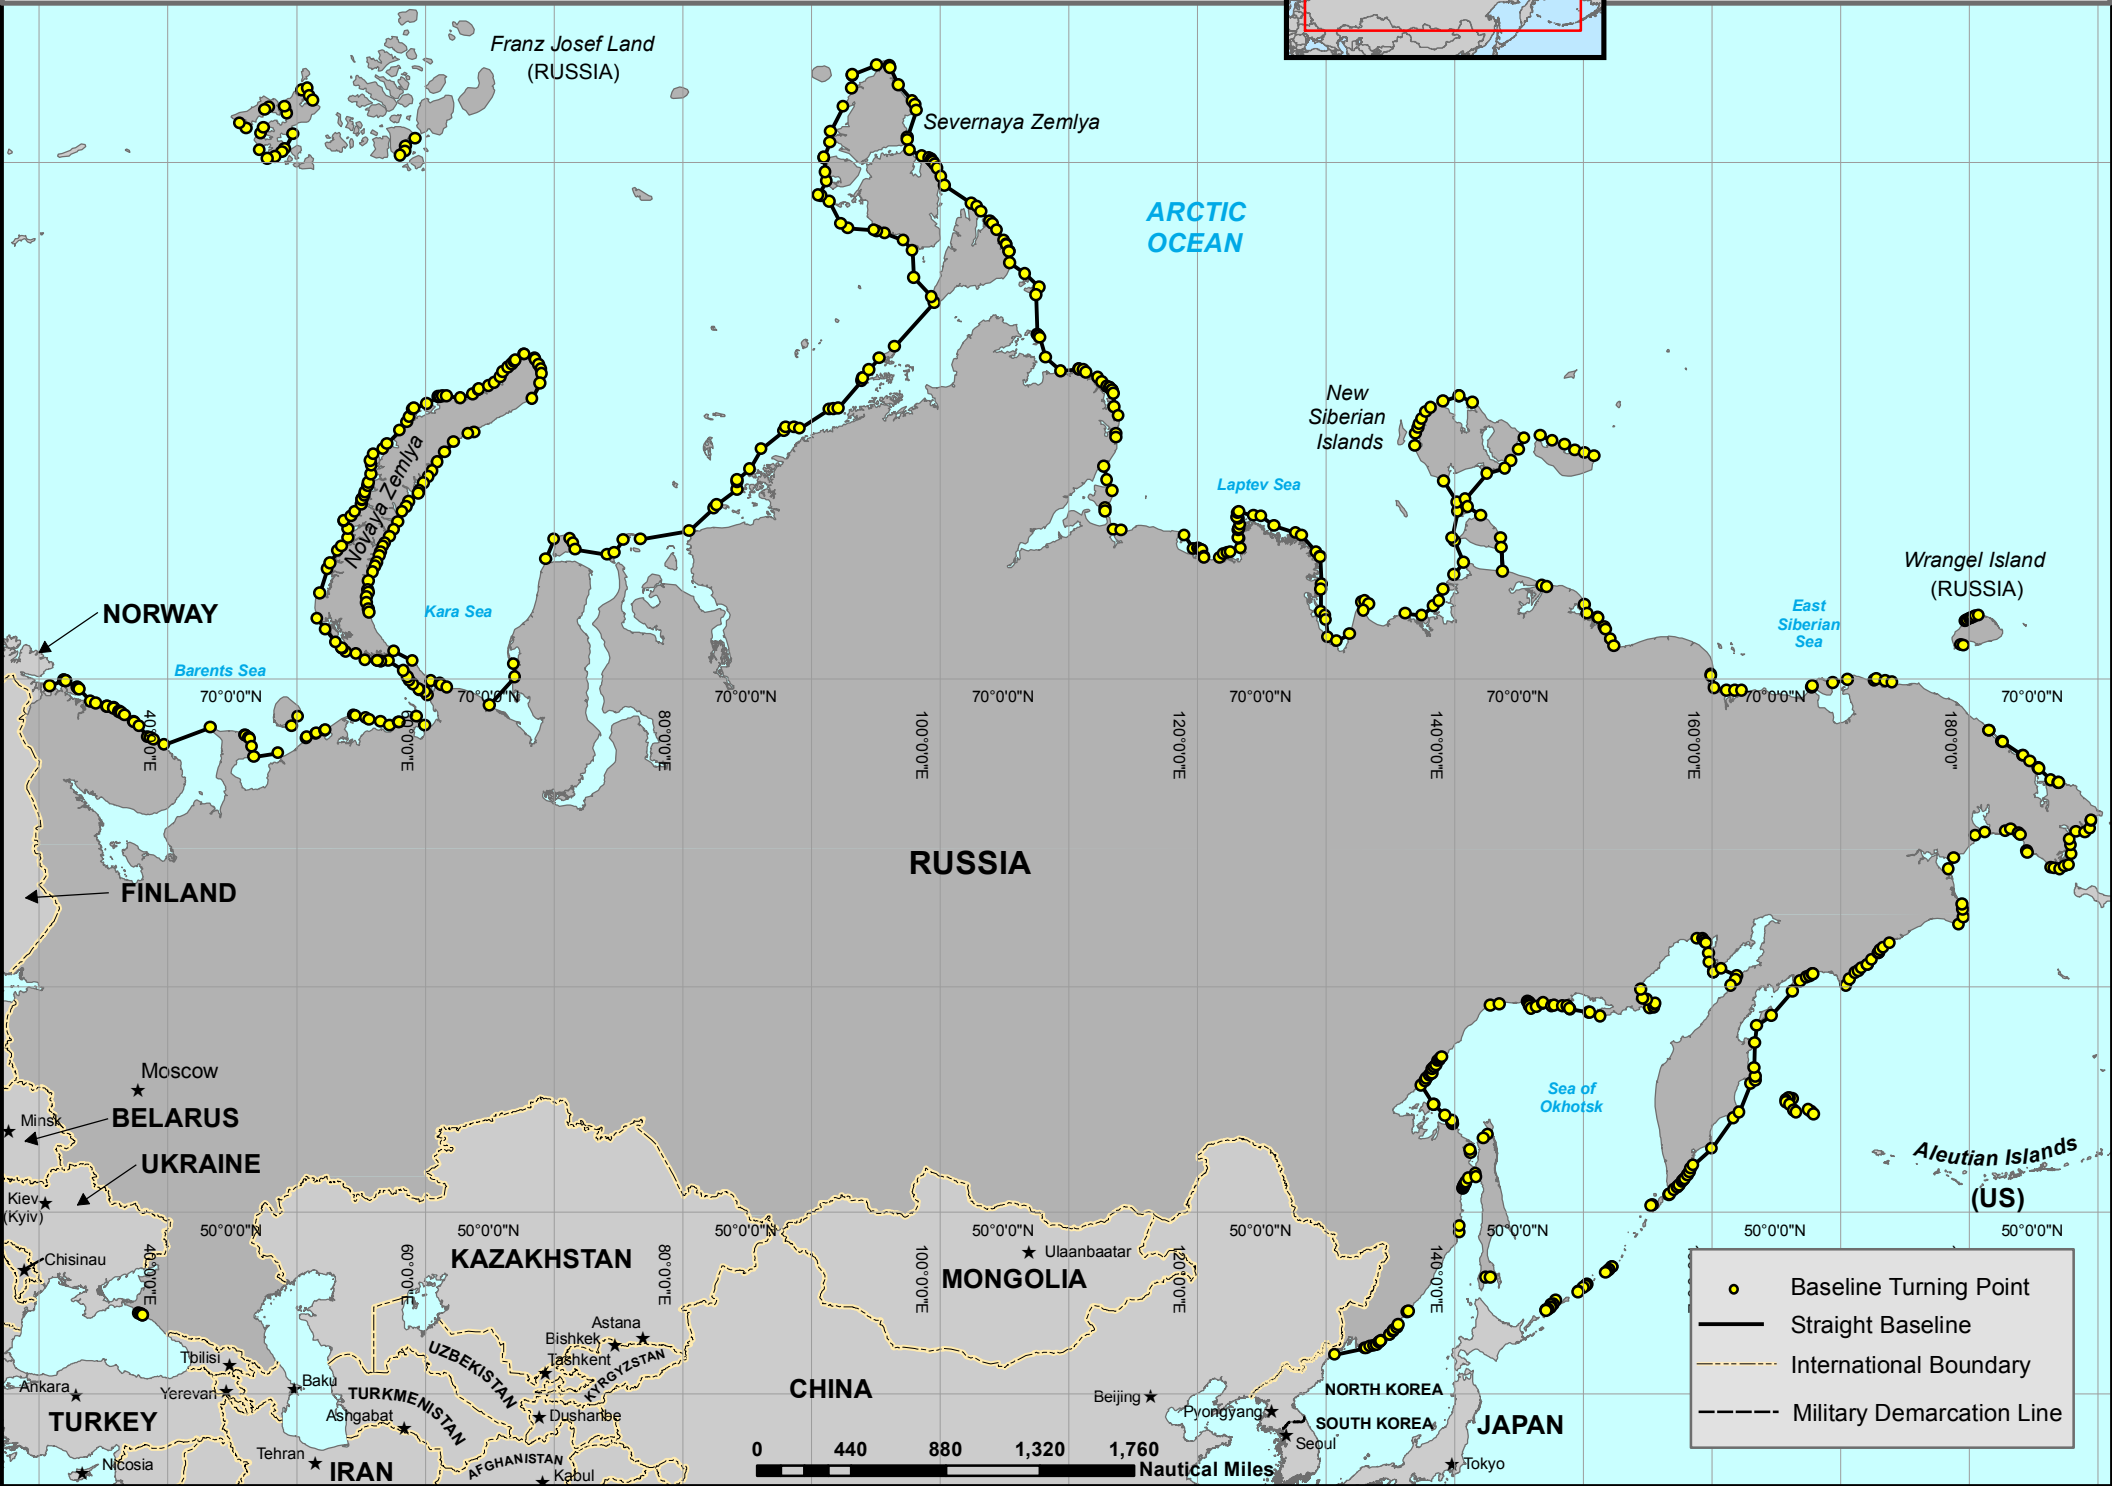

# RUSSIA: STRAIGHT BASELINE CLAIM

BOUNDARY REPRESENTATION IS NOT NECESSARILY AUTHORITY  
Russia's straight baseline claim is not recognized by the United States

- Baseline Turning Point
- Straight Baseline
- - - International Boundary
- - - Military Demarcation Line

0 440 880 1,320 1,760 Nautical Miles